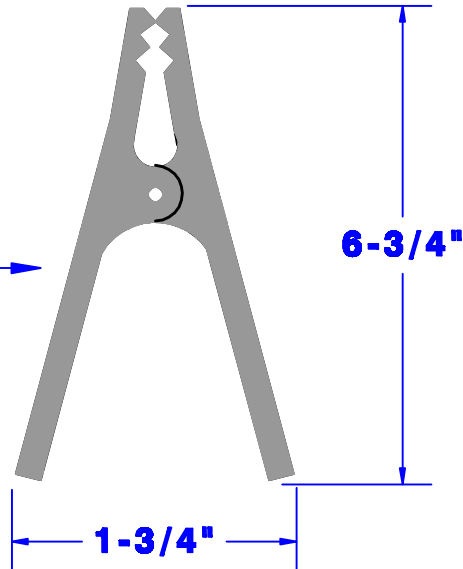

Jaws Open to 1-1/2" Max

Black, Polyethylene  
Coated Steel Clamp  
With Copper Jaws  
P/N 850125B

Red, Polyethylene  
Coated Steel Clamp  
With Copper Jaws  
P/N 850125R

Property of <b>QUICK CABLE</b>		TITLE <b>500 Amp Mechanics Clamp</b>	
3780 Quick Dr. Frankville WI		PART # <b>602060-002</b>	
Material & Treatment		Drawing # <b>602060-002-Info</b>	REV
Tolerances, unless otherwise noted		Sheet <b>1</b>	of <b>1</b>

Rev	Date	ECN#	By	Description

Drawn By <b>Jim H</b>	Date <b>3-26-04</b>	Checked By <b>Mike E None</b>	Scale
Tolerances, unless otherwise noted			